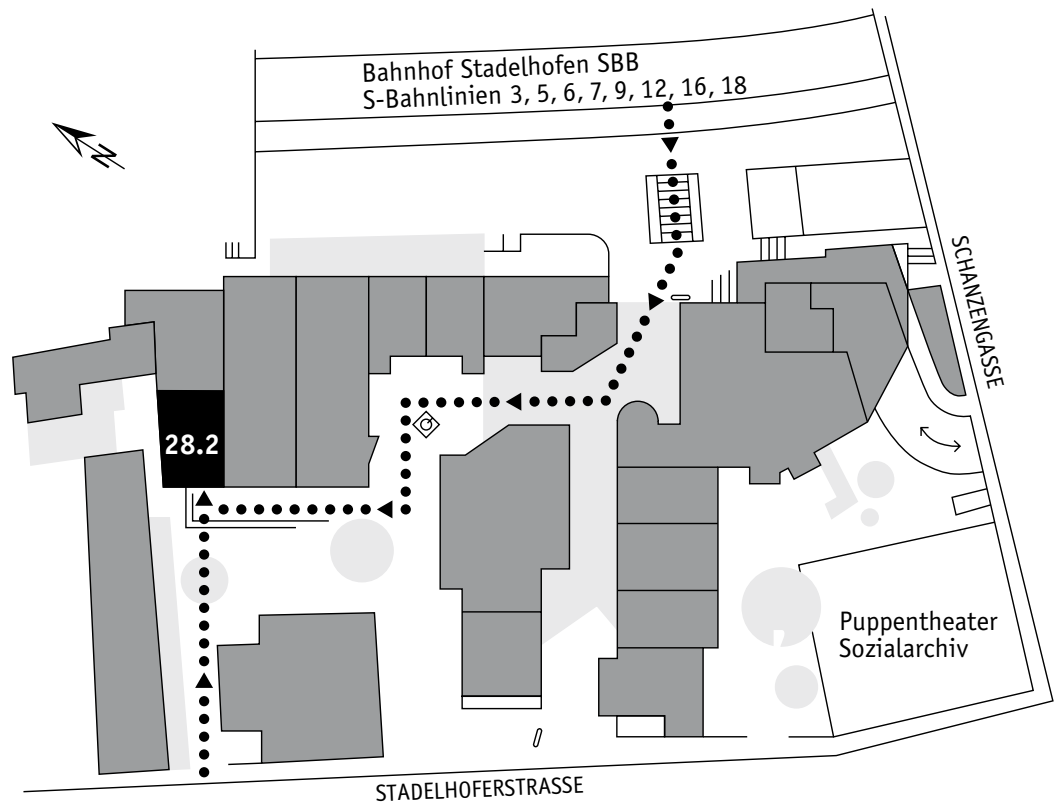

STUDIO: 100 m<sup>2</sup>  
ALL: 125 m<sup>2</sup>

FOTOSTUDIO: Stadelhoferstrasse 28.2 8001 Zürich

Situation right in the center of the city

400 m from Bellevue place

reachable with train, tram, bus

Meeting

Make-Up

FOTOSTUDIO: Stadelhoferstrasse 28.2 8001 Zürich

Studio

flexible Ceiling mount, 5m above ground level

Gallery with ceiling car

Ceiling mount Detail

FOTOSTUDIO: Stadelhoferstrasse 28.2 8001 Zürich

Kitchen for food productions, fully equipped  
( extra rent in addition to studio )

## **SITUATION**

In the courtyard of the Stadelhofer-Passage, vehicle-free zone  
central location, directly at Bellevue and Stadelhofen station  
level access for delivery via private courtyard or underground parking with escalator