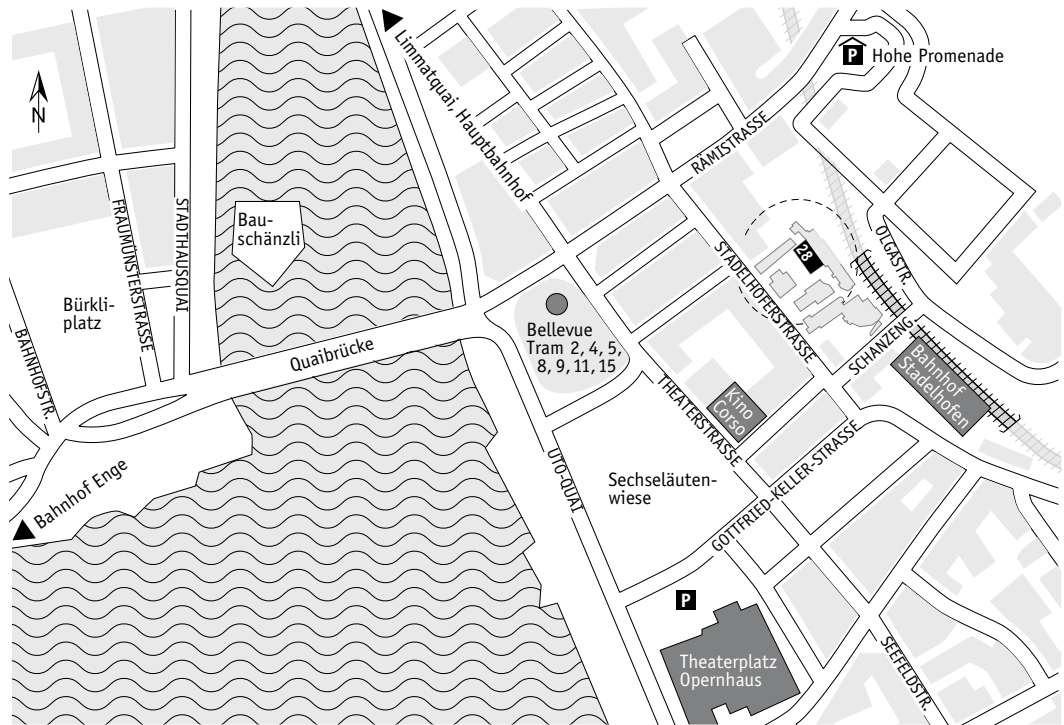

STUDIO: 100 m<sup>2</sup>  
ALL: 125 m<sup>2</sup>

FOTOSTUDIO: Stadelhoferstrasse 28.2 8001 Zürich

Situation right in the center of the city

400 m from Bellevue place

reachable with train, tram, bus

Meeting

Make-Up

FOTOSTUDIO: Stadelhoferstrasse 28.2 8001 Zürich

Studio

flexible Ceiling mount, 5m above ground level

Gallery with ceiling car

Ceiling mount Detail

FOTOSTUDIO: Stadelhoferstrasse 28.2 8001 Zürich

Kitchen for food productions, fully equipped  
( extra rent in addition to studio )

## **SITUATION**

In the courtyard of the Stadelhofer-Passage, vehicle-free zone  
central location, directly at Bellevue and Stadelhofen station  
level access for delivery via private courtyard or underground parking with escalator