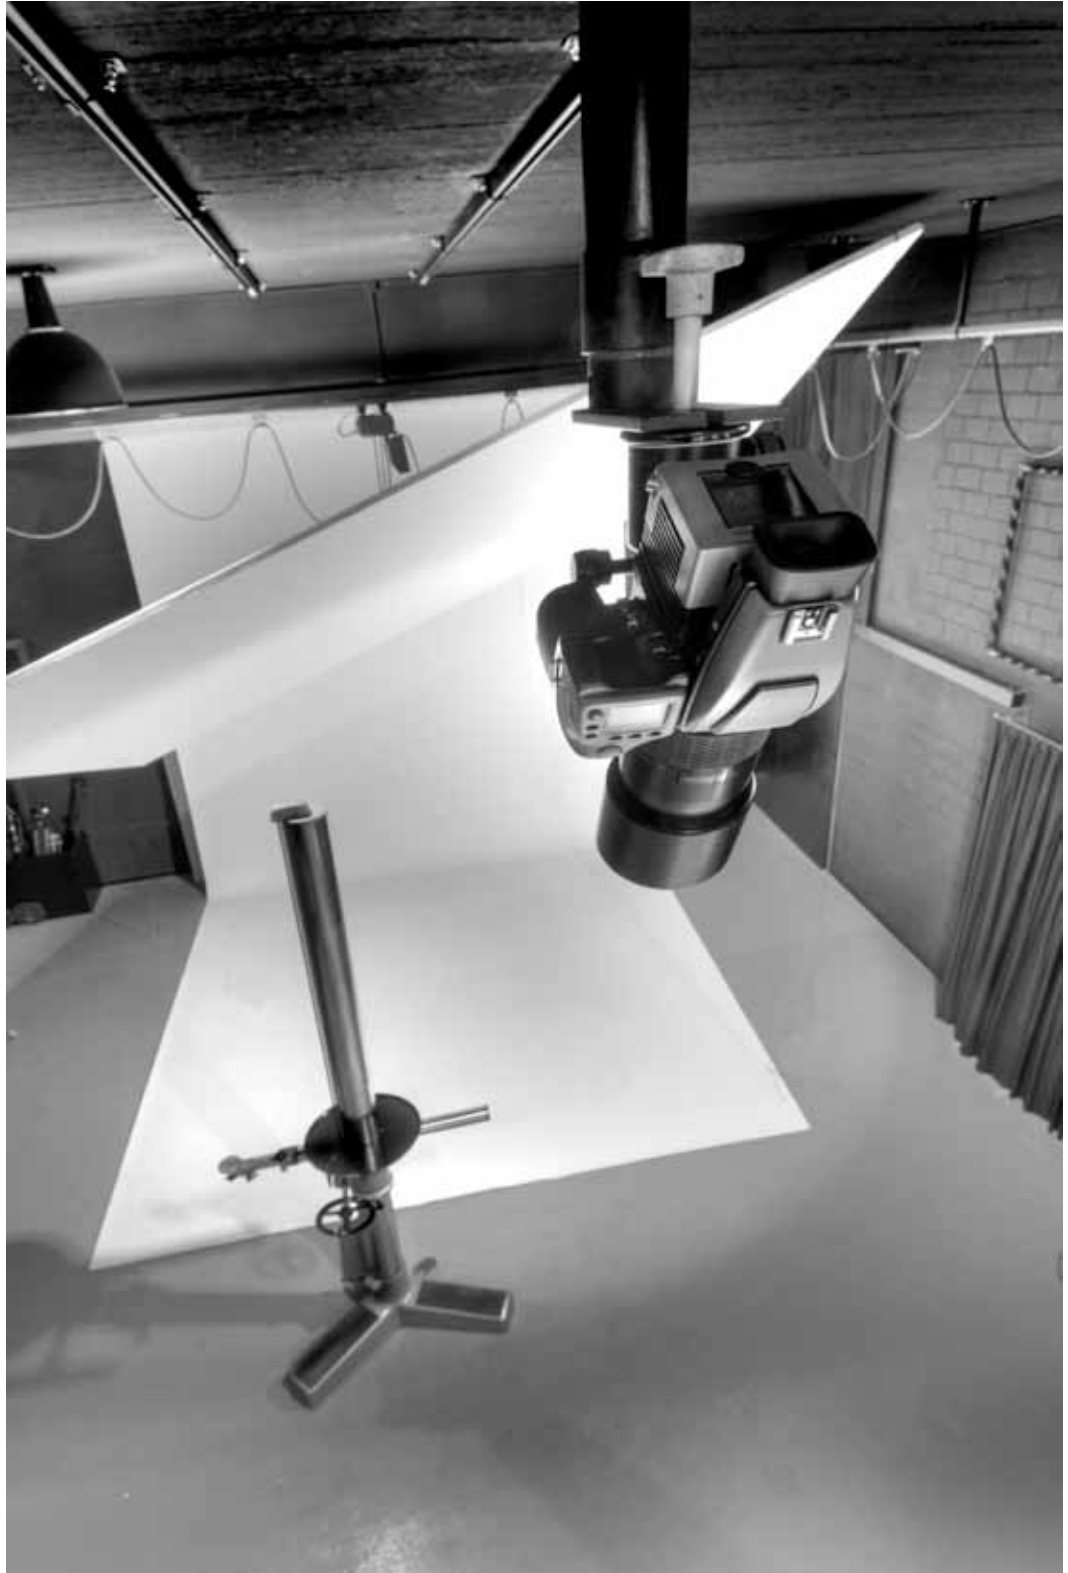

Make-Up

FOTOSTUDIO: Stadelhoferstrasse 28.2 8001 Zürich

Studio

flexible Ceiling mount, 5m above ground level

Gallery with ceiling car

Ceiling mount Detail

FOTOSTUDIO: Stadelhoferstrasse 28.2 8001 Zürich

Kitchen for food productions, fully equipped  
( extra rent in addition to studio )

## **SITUATION**

In the courtyard of the Stadelhofer-Passage, vehicle-free zone  
central location, directly at Bellevue and Stadelhofen station  
level access for delivery via private courtyard or underground parking with escalator

## **STUDIO**

Total studio area ca 100 m<sup>2</sup>; 80m<sup>2</sup> with height of 5,5 m,  
further 20m<sup>2</sup> separable by curtains with conference table and make-up/change room  
Movable reflection panel 3.5x5m  
Rollable white background 4x15m  
Gliding platform for vertical camera position  
Galery for elevated positions  
Plugs 380 v and 220 v  
Cast industrial floor  
WLAN